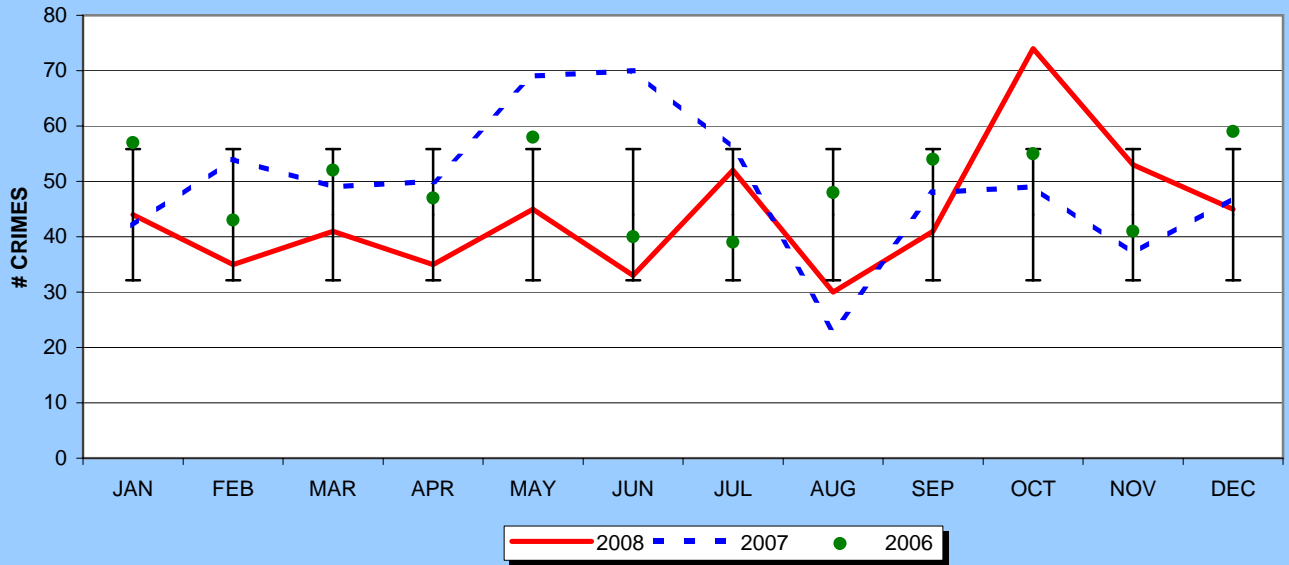

LAKELAND POLICE DEPARTMENT 2008 UNIFORM CRIME REPORT - CRIME INDEX

DECEMBER 2008

VIOLENT CRIMES MONTHLY TREND