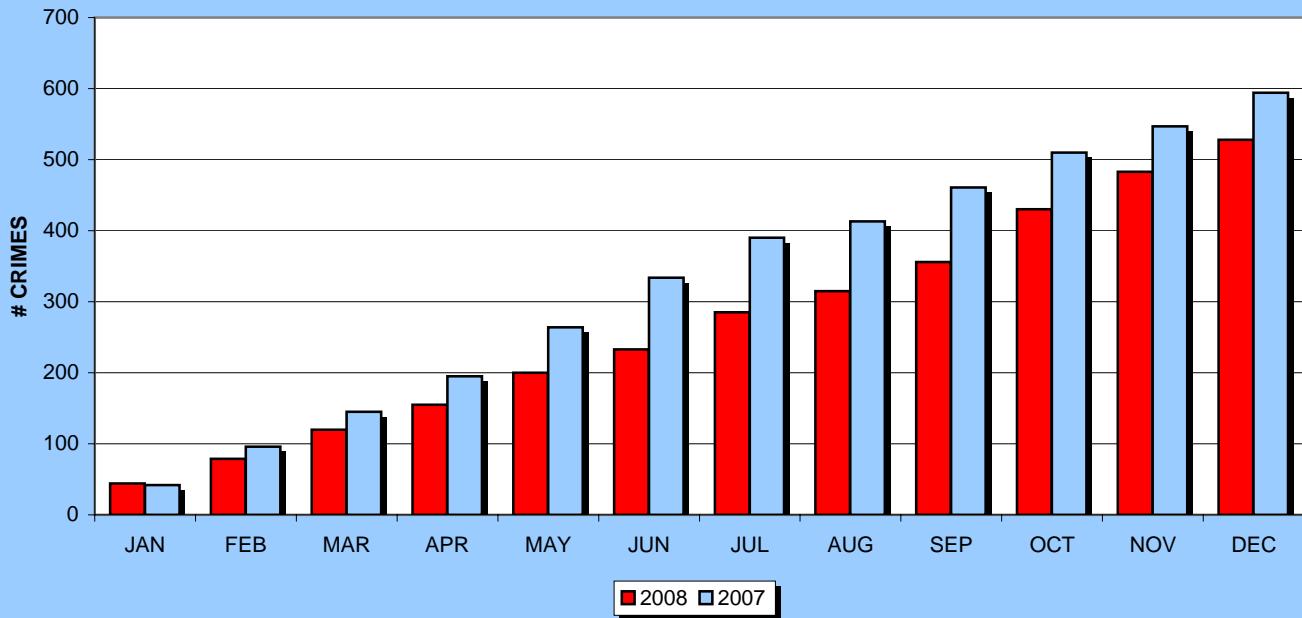

LAKELAND POLICE DEPARTMENT 2008 UNIFORM CRIME REPORT - CRIME INDEX

DECEMBER 2008

VIOLENT CRIMES CUMULATIVE TREND