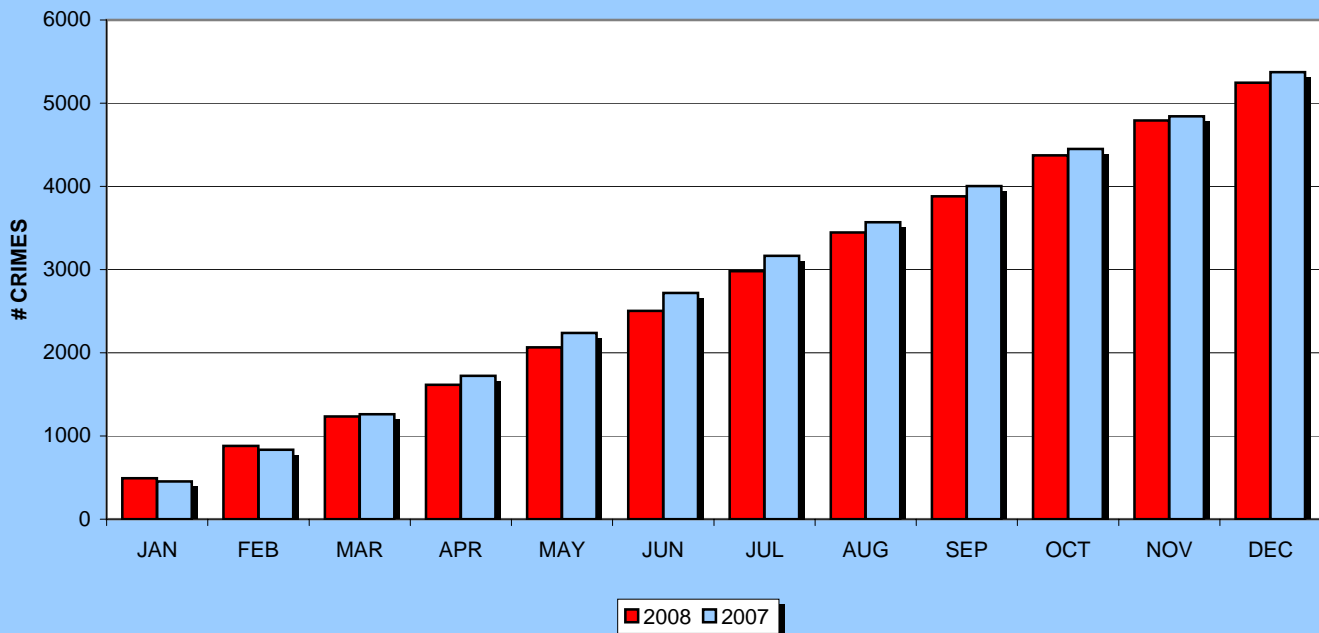

PROPERTY CRIMES CUMULATIVE TREND